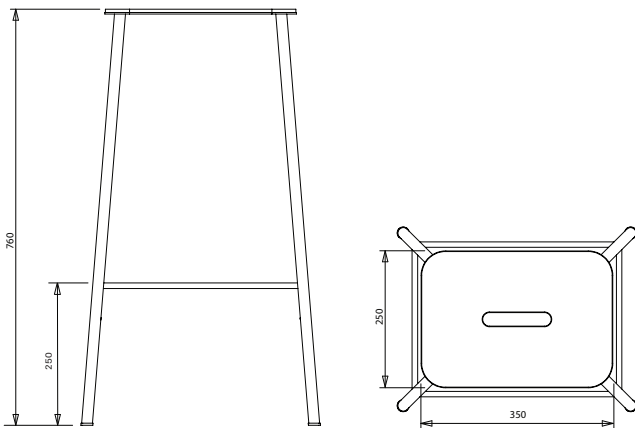

ADAM OUTDOOR H76

Design	Toke Lauridsen
Year	2010
Typology	Stool
Collection	Permanent Collection
Origin	Lithuania
Material	Powder Coated Steel Frame and Seat

Product	Item No.	EAN code
Adam Stool Outdoor Matt Black H76	6720	5712828067022
Adam Stool Outdoor White H76	6721	5712828067213
Adam Stool Outdoor Grey H76	6722	5712828067220